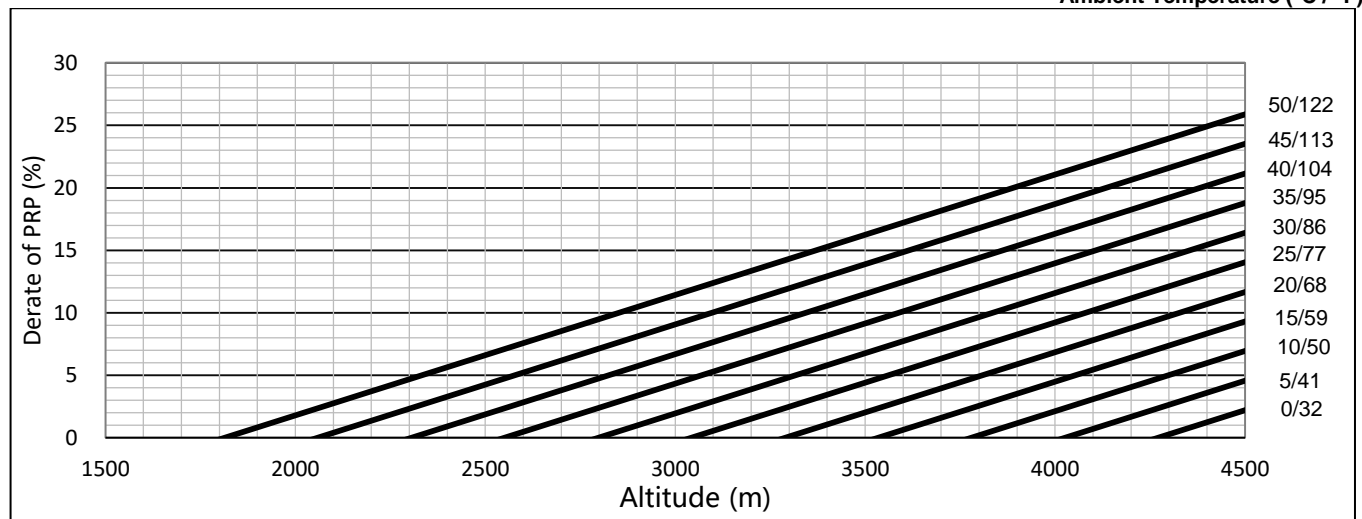

PRP POWER @1800RPM

Ambient Temperature (°C / °F)

DPK-TDC-EN-4M06-1005-20-04-24 Moteurs Baudouin reserve the right to modify these specifications, without notice. Document not contractual.