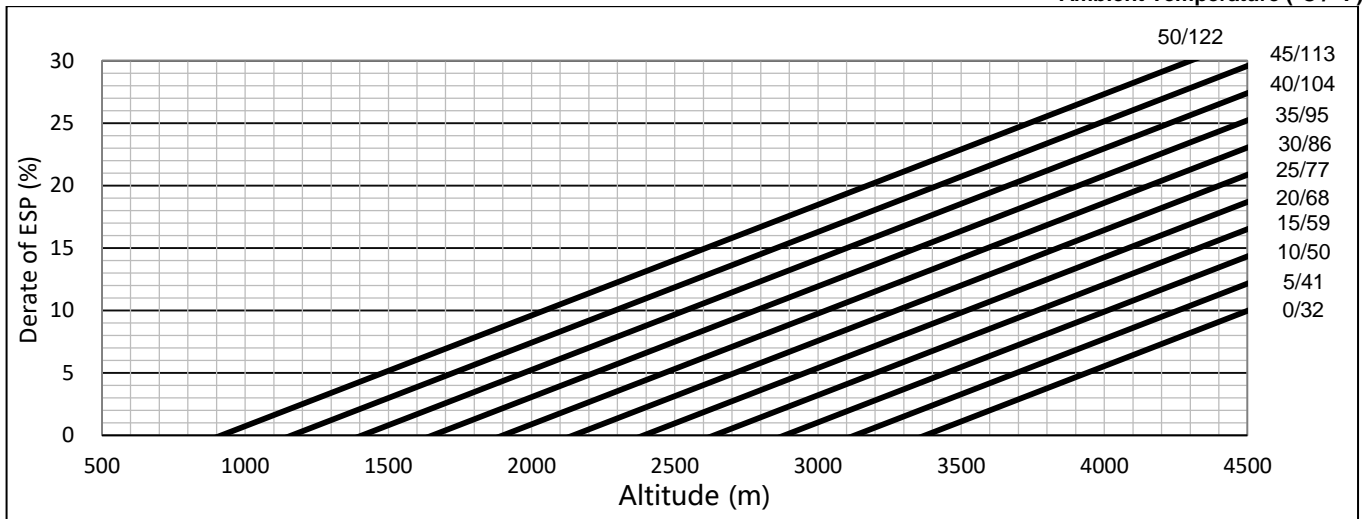

ESP POWER @1800RPM

Ambient Temperature (°C / °F)