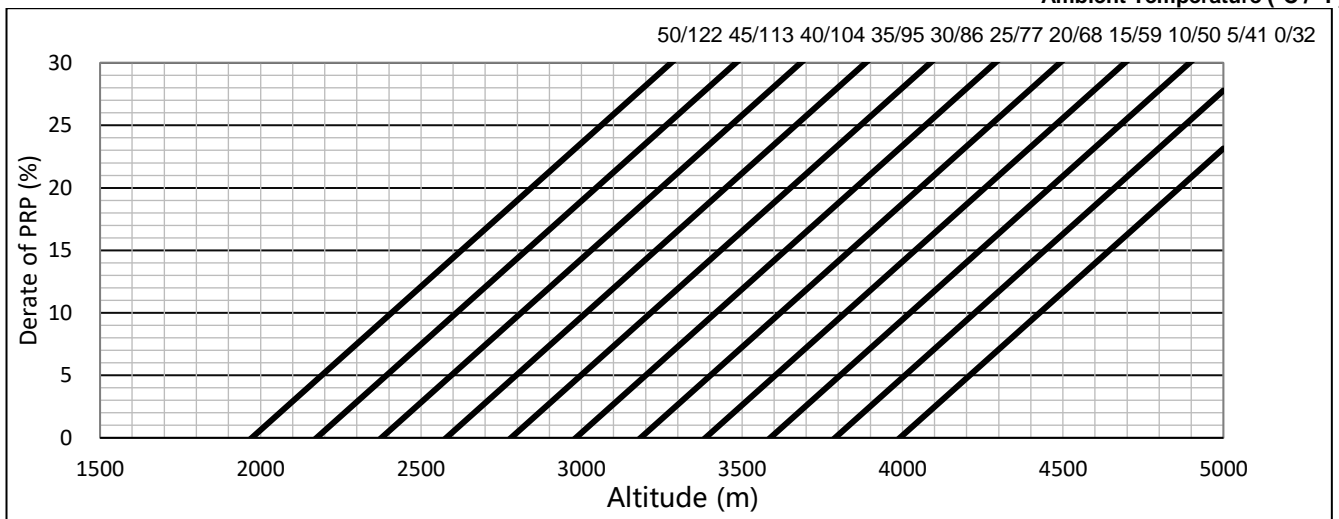

ESP POWER @1500RPM

Ambient Temperature (°C / °F)

PRP POWER @1500RPM

Ambient Temperature (°C / °F)

DPK-TDC-EN-4M06-1005-20-04-24 Moteurs Baudouin reserve the right to modify these specifications, without notice. Document not contractual.