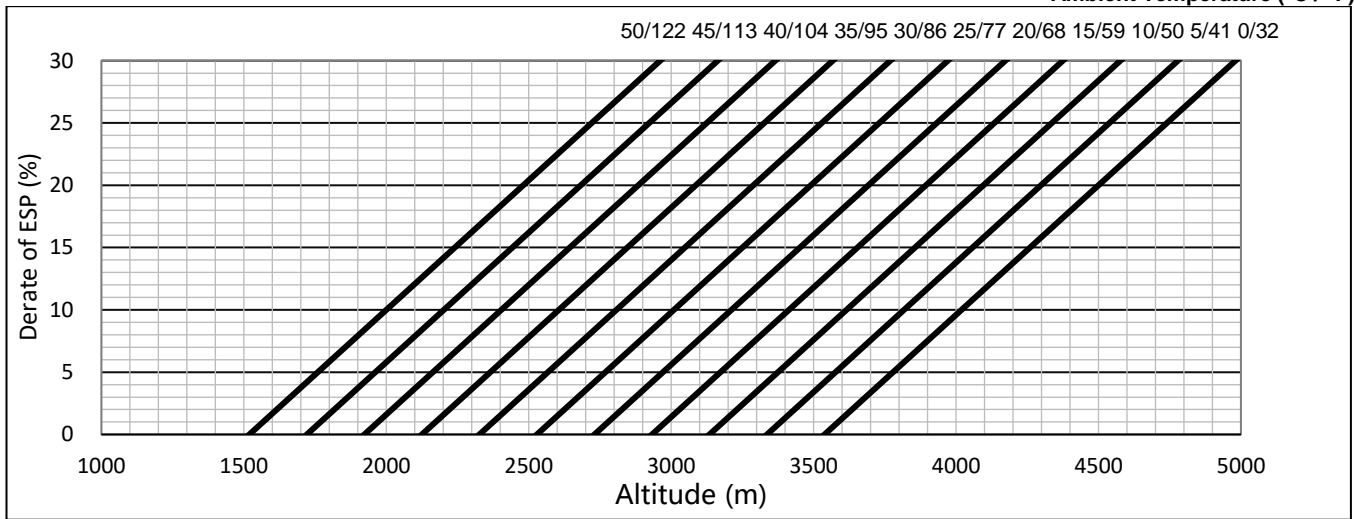

ESP POWER @1500RPM

Ambient Temperature (°C / °F)

PRP POWER @1500RPM

Ambient Temperature (°C / °F)

DPK-TDC-EN-4M06-1005-20-04-24 Moteurs Baudouin reserve the right to modify these specifications, without notice. Document not contractual.