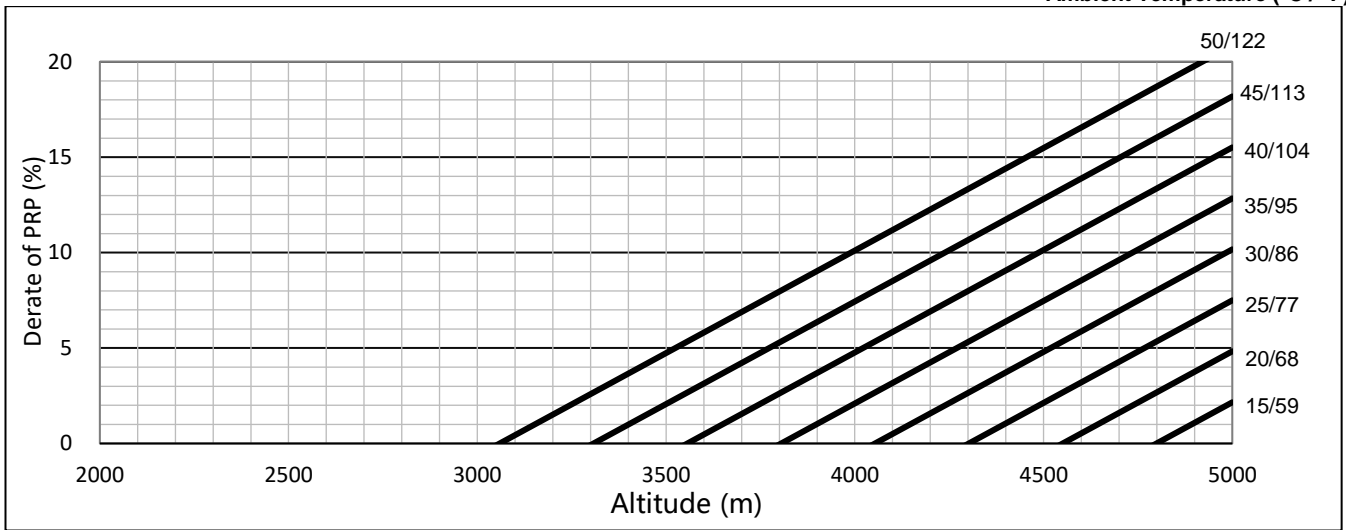

**ESP POWER @1500RPM**

Ambient Temperature (°C / °F)

**PRP POWER @1500RPM**

Ambient Temperature (°C / °F)

DPK-TDC-EN-4M06-1003-20-04-24 Moteurs Baudouin reserve the right to modify these specifications, without notice. Document not contractual.

**ESP POWER @1800RPM**

Ambient Temperature (°C / °F)

**PRP POWER @1800RPM**

Ambient Temperature (°C / °F)

DPK-TDC-EN-4M06-1003-20-04-24 Moteurs Baudouin reserve the right to modify these specifications, without notice. Document not contractual.