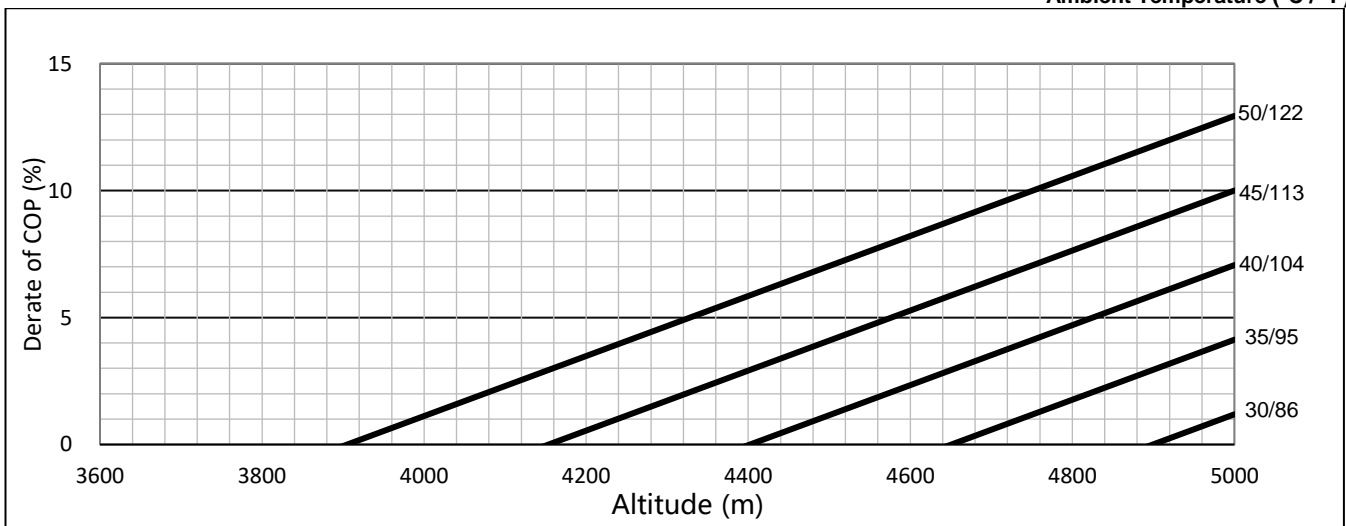

**ESP POWER @1500RPM**

Ambient Temperature (°C / °F)

**PRP POWER @1500RPM**

Ambient Temperature (°C / °F)

DPK-TDC-EN-4M06-1003-20-04-24 Moteurs Baudouin reserve the right to modify these specifications, without notice. Document not contractual.