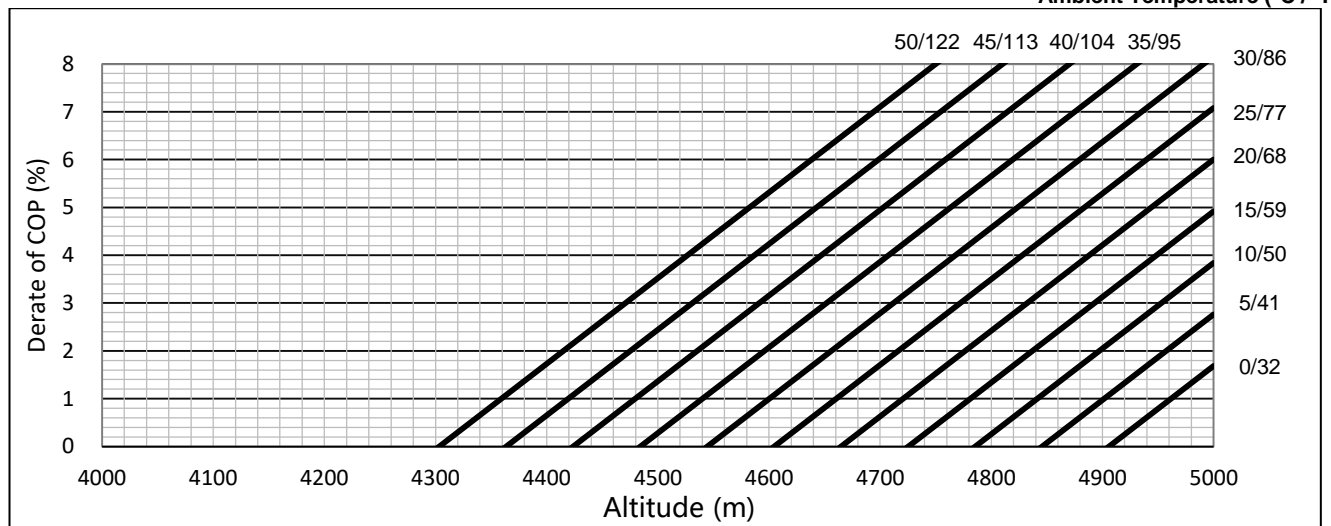

PRP POWER @1800RPM

Ambient Temperature (°C / °F)

DPK-TDC-EN-4M06-1003-20-04-24 Moteurs Baudouin reserve the right to modify these specifications, without notice. Document not contractual.