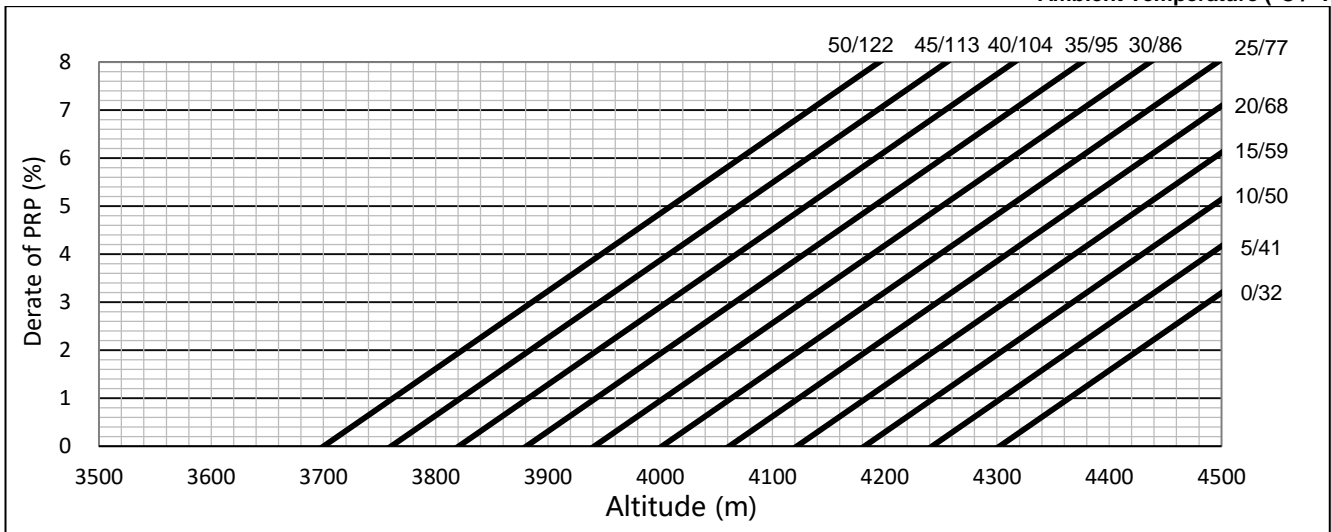

ESP POWER @1800RPM

Ambient Temperature (°C / °F)