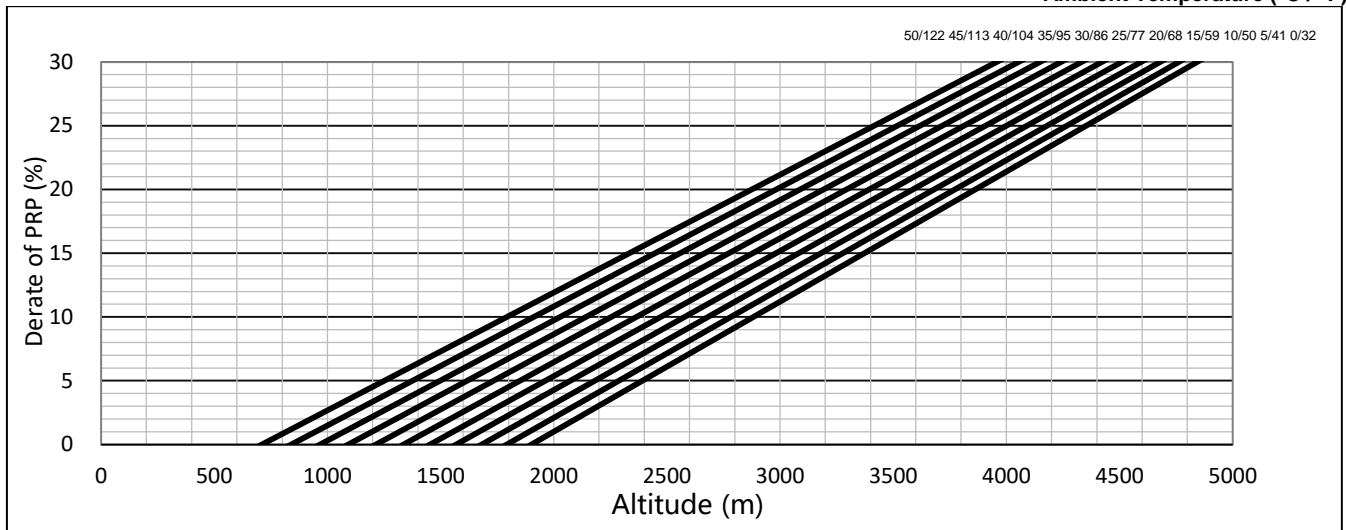

ESP POWER @1800RPM

Ambient Temperature (°C / °F)