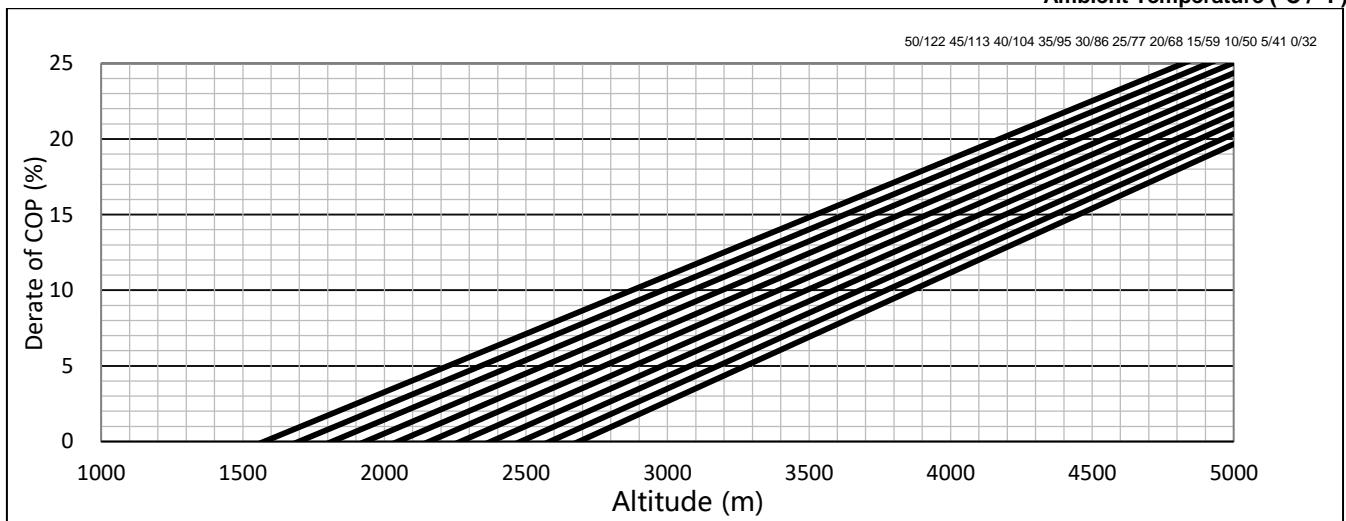

PRP POWER @1800RPM

Ambient Temperature (°C / °F)

DPK-TDC-EN-4M06-1001-20-04-24 Moteurs Baudouin reserve the right to modify these specifications, without notice. Document not contractual.