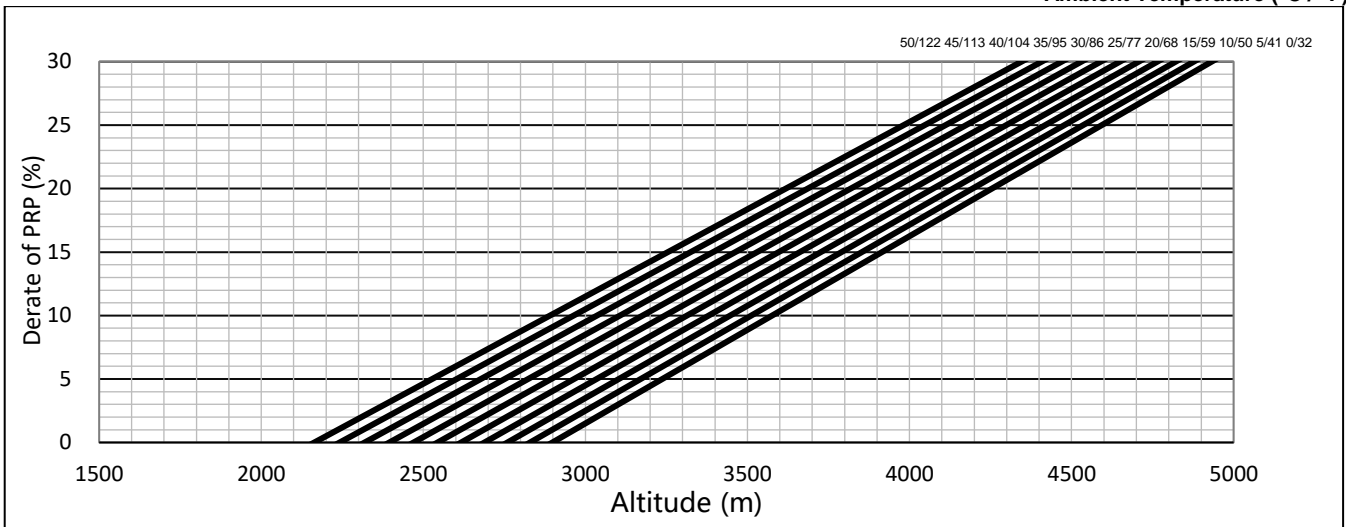

**ESP POWER @1500RPM**

Ambient Temperature (°C / °F)

**PRP POWER @1500RPM**

Ambient Temperature (°C / °F)

DPK-TDC-EN-4M06-1001-20-04-24 Moteurs Baudouin reserve the right to modify these specifications, without notice. Document not contractual.