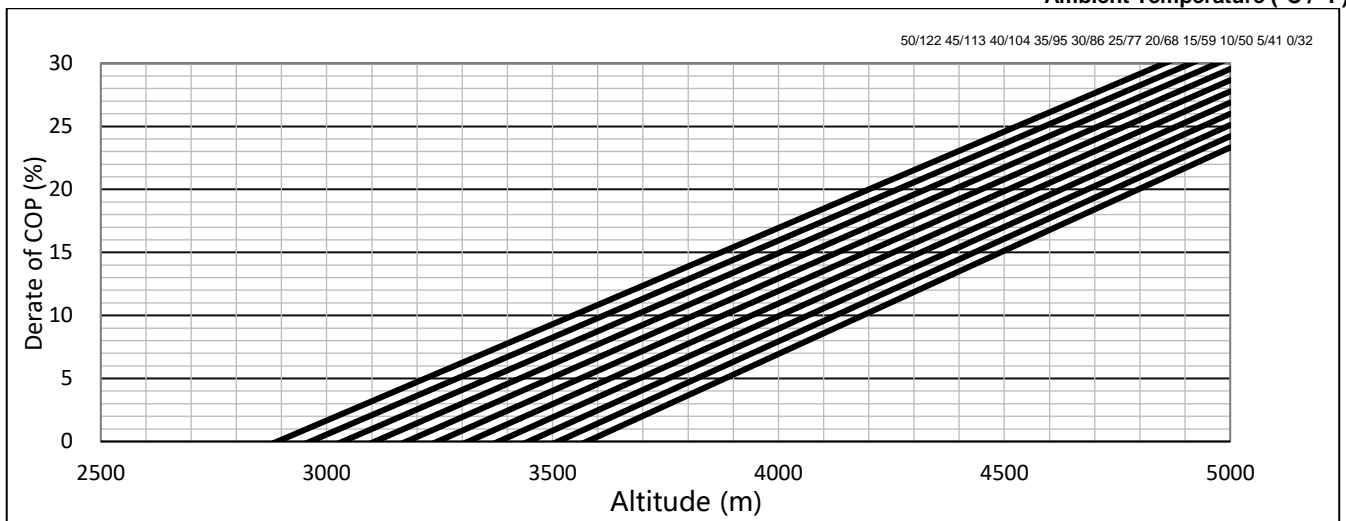

**ESP POWER @1500RPM**

Ambient Temperature (°C / °F)

**PRP POWER @1500RPM**

Ambient Temperature (°C / °F)

DPK-TDC-EN-4M06-1001-20-04-24 Moteurs Baudouin reserve the right to modify these specifications, without notice. Document not contractual.